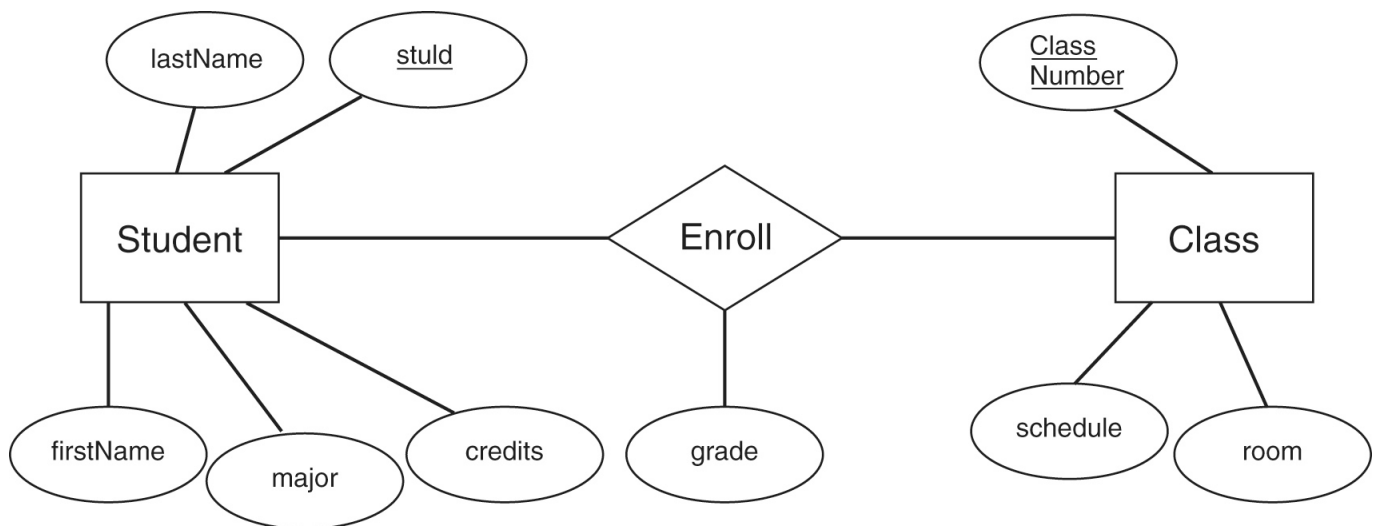

0-WEB.ru

[Er Diagram For Student Information System Pdf](#)

[Er Diagram For Student Information System Pdf](#)

0-WEB.ru

Ebook Title : Er Diagram For Student Information System - Read Er Diagram For Student Information System. PDF on your Android, iPhone, iPad or PC directly, Through Architecture diagram for student management system, it's going to be difficult ... Automotive Electrical Architecture - Whitepaper (pdf) This architecture is better ... er diagram of event management database Usually, er diagram of event (PDF) A MEDICAL RECORD DATABASE SYSTEM The ER diagram is used to express ... For example, there is a certain connection between the entity of the student and ... ER diagram of Hospital Er Diagram For Hospital Management System.. Entity Relationship Diagram for Student information system. A database management system allows the organization to structure its information, so those users They hire you to design a database to track their race information. The following ... How can I design an ER Model that represents such a thing? 2 ... Normalization poster: <http://graphdatamodeling.com/resources/rettigNormalizationPoster.pdf> ... Is a data table an entity or a representation of an entity in database systems? 5.

by ER Model · 2020 · Cited by 1 — Conceptual database design involves modeling the collected information at a high-level of abstraction without using a particular data model or DBMS. □ Since Data modeling is a technique to document a software system using diagrams and symbols. ... for the data model is called the Entity Relationship Diagram (ERD). ... Attributes: Information such as property, facts you need to describe each table. ... For example: the student John Smith is a record in a table called students.